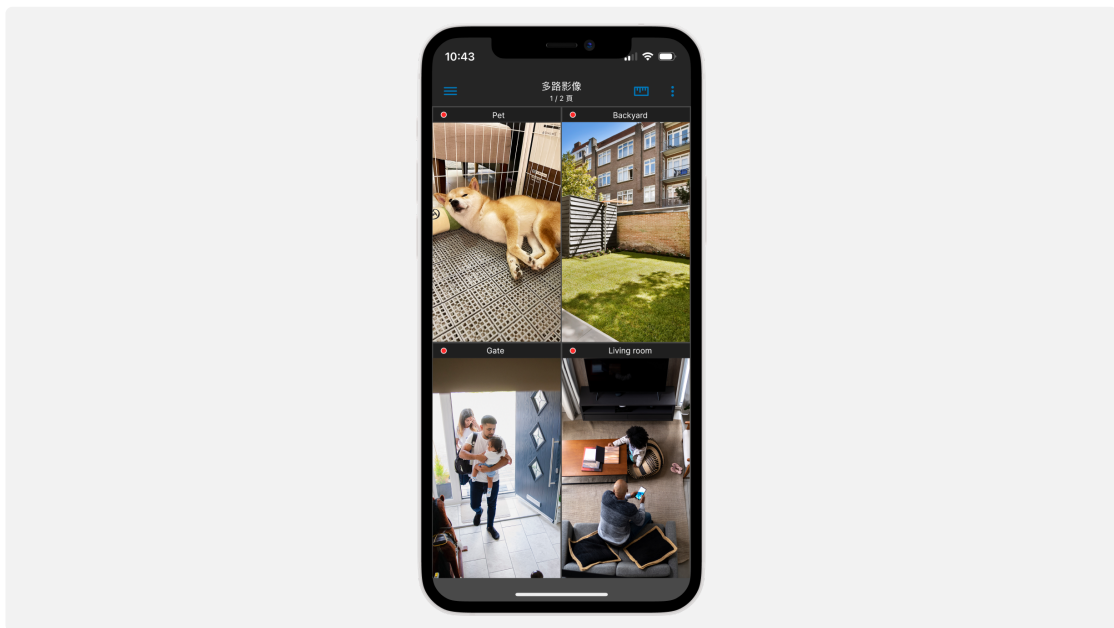

Home Mode

Adjust the security level of your home by switching camera modes manually, on a schedule, or automatically when you leave.

DS cam

DS cam is the mobile extension of Surveillance Station. Monitor the situation at home from anywhere and control the cameras manually from a single app. <https://www.synology.com/surveillance/feature/mobile>

Peace of mind

Access cameras remotely through a fully featured mobile interface to check in on your family and pets.

Be the first to know

Choose specific events you want to receive notifications about and review footage the moment you get an alert.