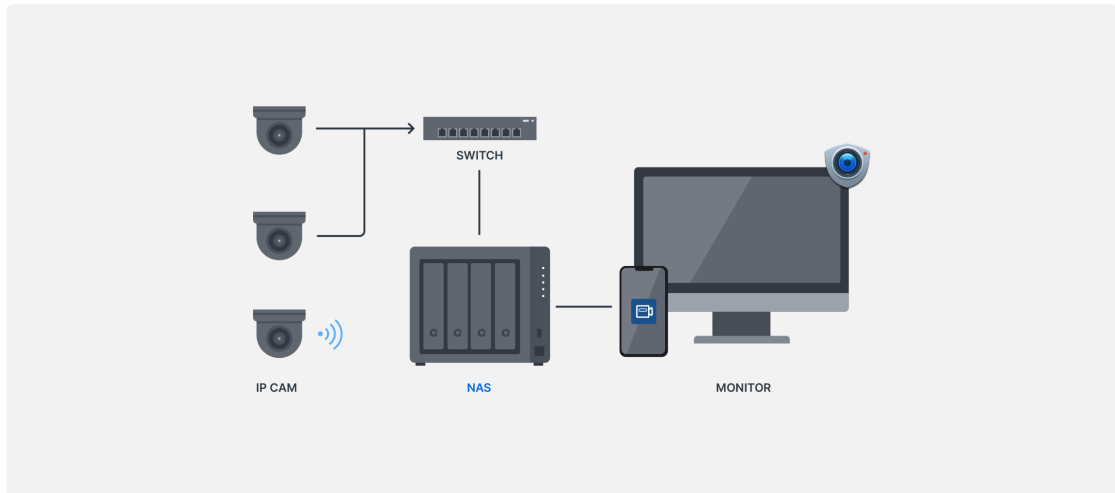

Own your surveillance

With a Synology NAS as your storage and monitoring hub, you own and control your surveillance footage. <https://sy.to/hsspcam>

Universal access

Watch over your home from anywhere with easy access by web browser, desktop client, or mobile app. <https://sy.to/hssplive>

Smart monitoring

Stay informed with alerts for motion and intrusion detection, camera tampering, and much more. https://www.synology.com/surveillance/feature/live_view_alert

Easy deployment

Setting up a home surveillance system has never been easier. From installing a few basic devices to deploying an advanced system, Synology offers the perfect solution to protect what you value most.

NAS

Turn your NAS into a network video recorder (NVR). Connect IP cameras to your NAS through the local network and access live feeds or recordings conveniently using web browsers, dedicated clients, and mobile apps. <https://sy.to/hsspssso>

AI-powered NVR

React to security events faster with Synology Deep Learning NVR DVA1622. Designed for home use, it notifies you immediately when AI-powered video analytics tasks detect events. A built-in HDMI port makes monitoring even easier. <https://sy.to/hsspdva>