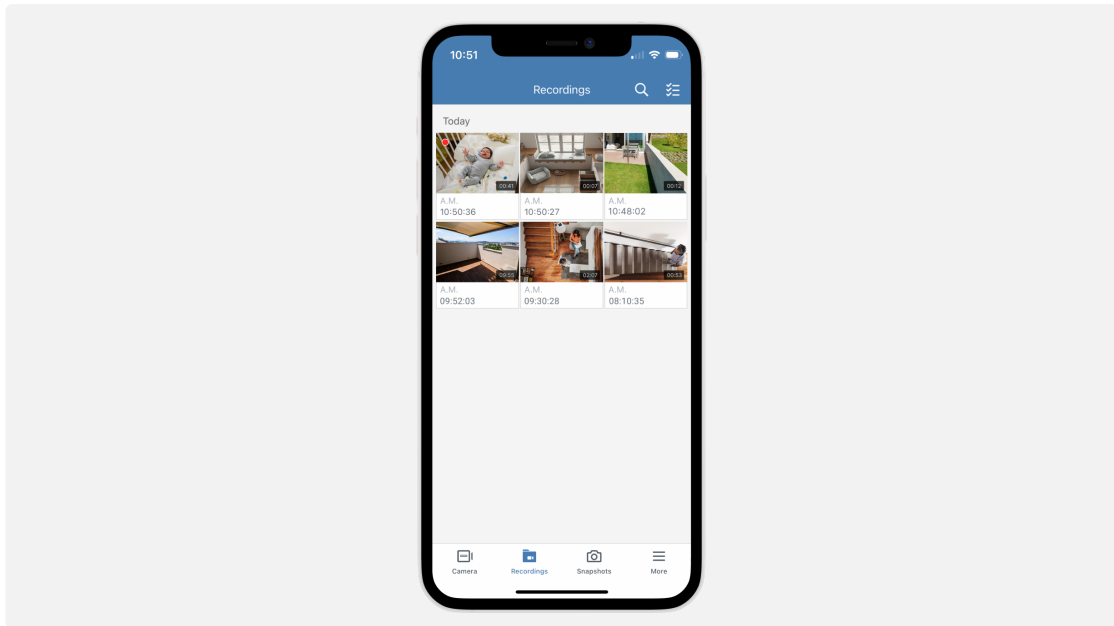

Secure video storage

Ensure access to footage in case the recording phone is erased, damaged, or lost.

Surveillance in the cloud

Enable dual recording to C2 Surveillance to automatically save camera streams to the cloud. Retrieve and view important footage directly from the online dashboard, even if the recording server is stolen or physically damaged, while resting assured that your data is protected by end-to-end encryption. <https://sy.to/hsspc2s>