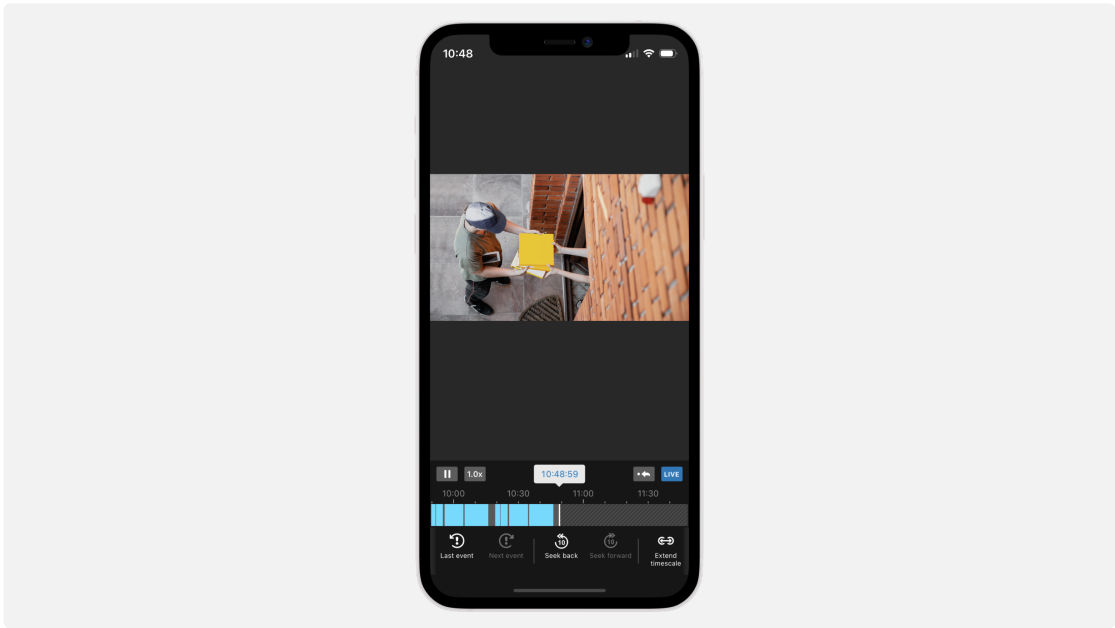

Home Mode

Adjust the security level of your home by switching camera modes manually, on a schedule, or automatically when you leave.

DS cam

DS cam is the mobile extension of Surveillance Station. Monitor the situation at home from anywhere and control the cameras manually from a single app. <https://www.synology.com/surveillance/feature/mobile>

Peace of mind

Access cameras remotely through a fully featured mobile interface to check in on your family and pets.

Be the first to know

Choose specific events you want to receive notifications about and review footage the moment you get an alert.