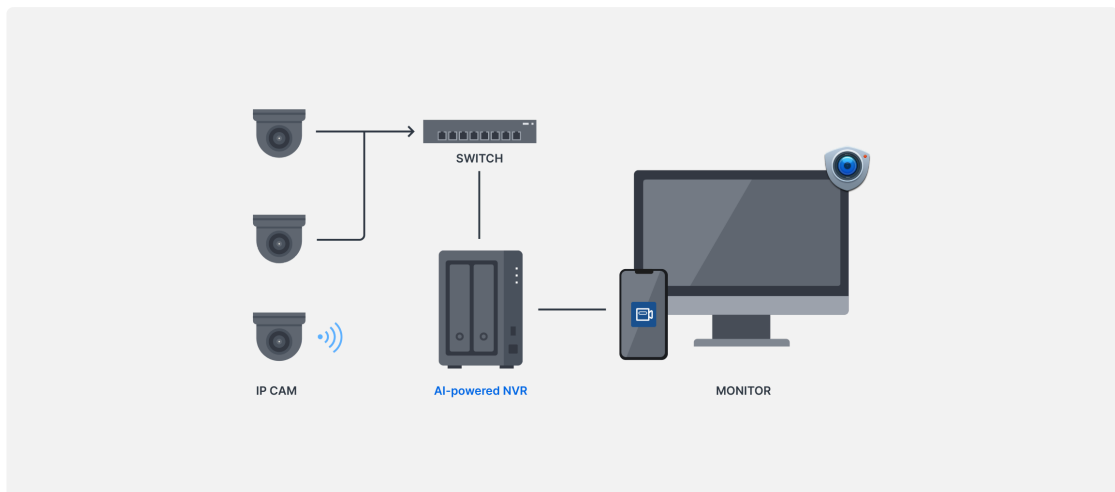

Own your surveillance

With a Synology NAS as your storage and monitoring hub, you own and control your surveillance footage. <https://sy.to/hsspcam>

Universal access

Watch over your home from anywhere with easy access by web browser, desktop client, or mobile app. <https://sy.to/hssplive>

Smart monitoring

Stay informed with alerts for motion and intrusion detection, camera tampering, and much more. https://www.synology.com/surveillance/feature/live_view_alert

Easy deployment

Setting up a home surveillance system has never been easier. From installing a few basic devices to deploying an advanced system, Synology offers the perfect solution to protect what you value most.

NAS

Turn your NAS into a network video recorder (NVR). Connect IP cameras to your NAS through the local network and access live feeds or recordings conveniently using web browsers, dedicated clients, and mobile apps. <https://sy.to/hsspssso>

AI-powered NVR

React to security events faster with Synology Deep Learning NVR DVA1622. Designed for home use, it notifies you immediately when AI-powered video analytics tasks detect events. A built-in HDMI port makes monitoring even easier. <https://sy.to/hsspdva>