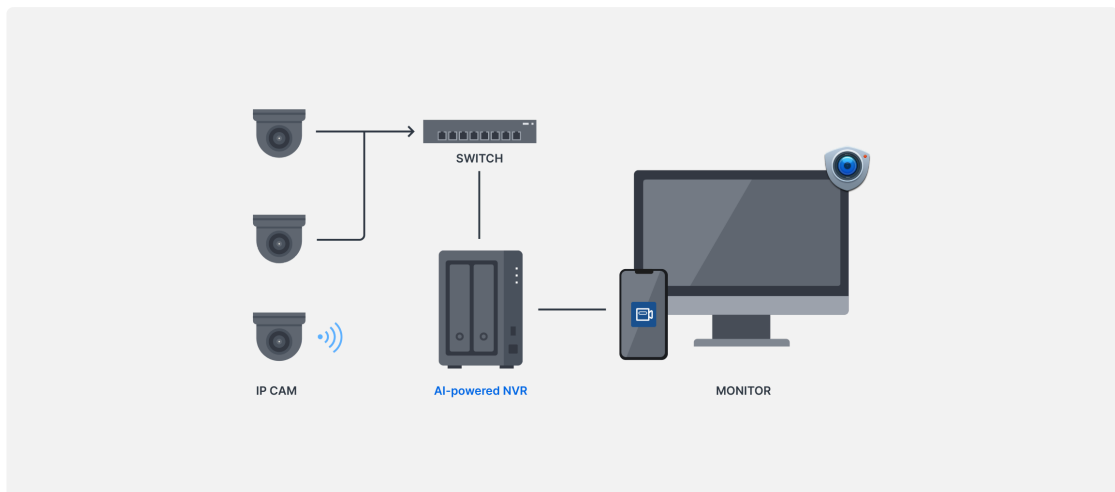

On-the-go surveillance

Monitor your home and receive event alerts on your phone through the handy app. <https://sy.to/hsspmobile>

Easy deployment

Setting up a home surveillance system has never been easier. From installing a few basic devices to deploying an advanced system, Synology offers the perfect solution to protect what you value most.

NAS

Turn your NAS into a network video recorder (NVR). Connect IP cameras to your NAS through the local network and access live feeds or recordings conveniently using web browsers, dedicated clients, and mobile apps. <https://sy.to/hsspssso>

AI-powered NVR

React to security events faster with Synology Deep Learning NVR DVA1622. Designed for home use, it notifies you immediately when AI-powered video analytics tasks detect events. A built-in HDMI port makes monitoring even easier. <https://sy.to/hsspdva>