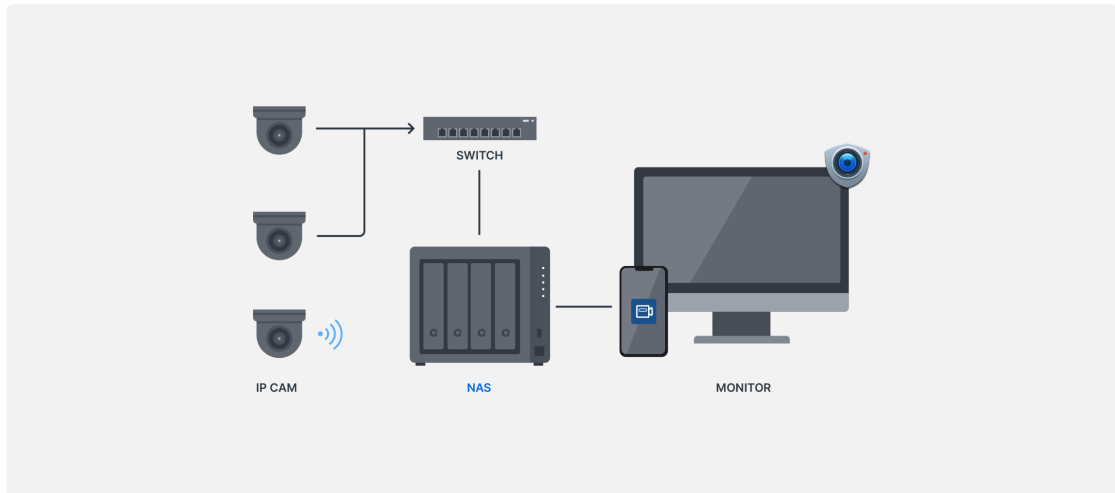

On-the-go surveillance

Monitor your home and receive event alerts on your phone through the handy app. <https://sy.to/hsspmobile>

Easy deployment

Setting up a home surveillance system has never been easier. From installing a few basic devices to deploying an advanced system, Synology offers the perfect solution to protect what you value most.

NAS

Turn your NAS into a network video recorder (NVR). Connect IP cameras to your NAS through the local network and access live feeds or recordings conveniently using web browsers, dedicated clients, and mobile apps. <https://sy.to/hsspssso>

AI-powered NVR

React to security events faster with Synology Deep Learning NVR DVA1622. Designed for home use, it notifies you immediately when AI-powered video analytics tasks detect events. A built-in HDMI port makes monitoring even easier. <https://sy.to/hsspdva>