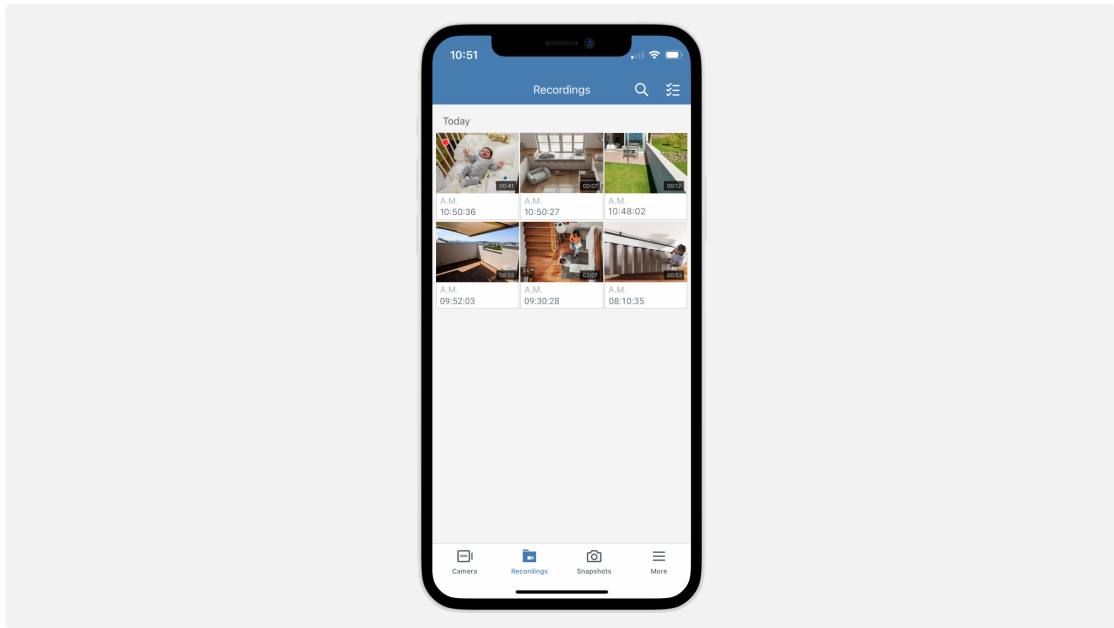

Secure video storage

Ensure access to footage in case the recording phone is erased, damaged, or lost.

Surveillance in the cloud

Enable dual recording to C2 Surveillance to automatically save camera streams to the cloud. Retrieve and view important footage directly from the online dashboard, even if the recording server is stolen or physically damaged, while resting assured that your data is protected by end-to-end encryption. <https://sy.to/hsspc2s>