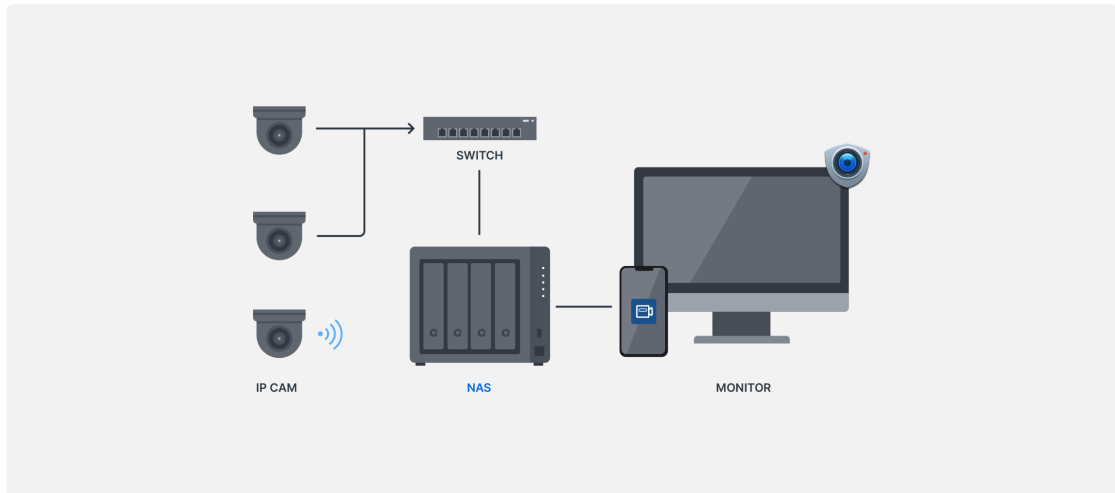

## On-the-go surveillance

Monitor your home and receive event alerts on your phone through the handy app. <https://sy.to/hsspmobile>

### NAS

Turn your NAS into a network video recorder (NVR). Connect IP cameras to your NAS through the local network and access live feeds or recordings conveniently using web browsers, dedicated clients, and mobile apps. <https://sy.to/hsspssso>

### AI-powered NVR

React to security events faster with Synology Deep Learning NVR DVA1622. Designed for home use, it notifies you immediately when AI-powered video analytics tasks detect events. A built-in HDMI port makes monitoring even easier. <https://sy.to/hsspdva>

## Home Mode

Adjust the security level around your house by switching IP cameras on and off manually, according to a schedule, or when you are home (based on geofencing).

---