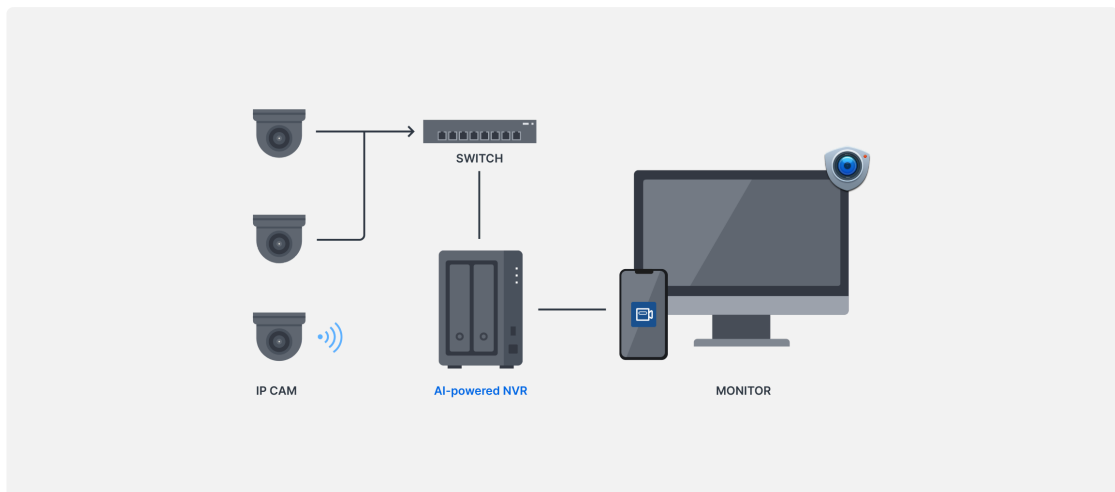

## Easy deployment

Setting up a home surveillance system has never been easier. From installing a few basic devices to deploying an advanced system, Synology offers the perfect solution to protect what you value most.

### NAS

Turn your NAS into a network video recorder (NVR). Connect IP cameras to your NAS through the local network and access live feeds or recordings conveniently using web browsers, dedicated clients, and mobile apps. <https://sy.to/hsspssso>

### AI-powered NVR

React to security events faster with Synology Deep Learning NVR DVA1622. Designed for home use, it notifies you immediately when AI-powered video analytics tasks detect events. A built-in HDMI port makes monitoring even easier. <https://sy.to/hsspdva>

## Home Mode

Adjust the security level around your house by switching IP cameras on and off manually, according to a schedule, or when you are home (based on geofencing).

---