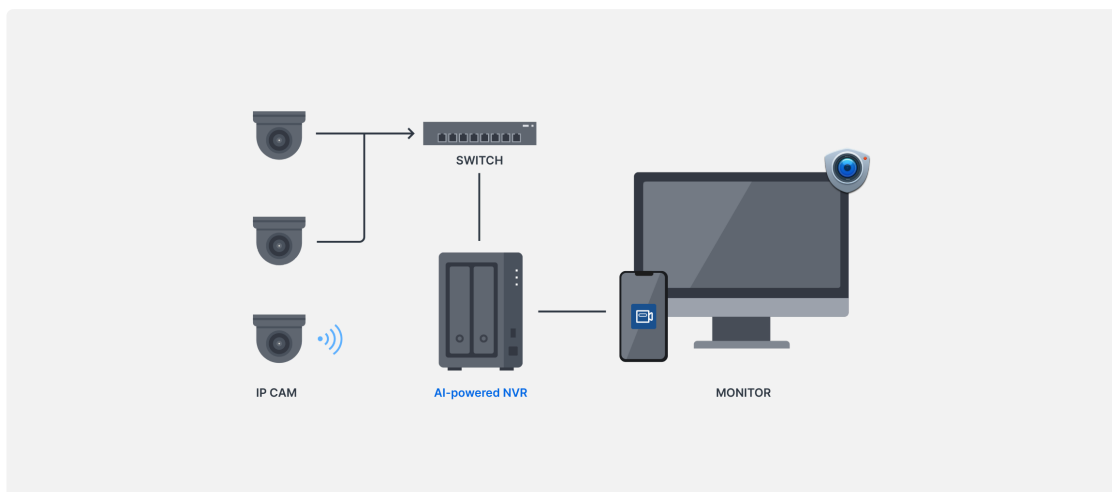

On-the-go surveillance

Monitor your home and receive event alerts on your phone through the handy app. <https://sy.to/hsspmobile>

Easy deployment

Setting up a home surveillance system has never been easier. From installing a few basic devices to deploying an advanced system, Synology offers the perfect solution to protect what you value most.

NAS

Turn your NAS into a network video recorder (NVR). Connect IP cameras to your NAS through the local network and access live feeds or recordings conveniently using web browsers, dedicated clients, and mobile apps. <https://sy.to/hsspssso>

AI-powered NVR

React to security events faster with Synology Deep Learning NVR DVA1622. Designed for home use, it notifies you immediately when AI-powered video analytics tasks detect events. A built-in HDMI port makes monitoring even easier. <https://sy.to/hsspdva>