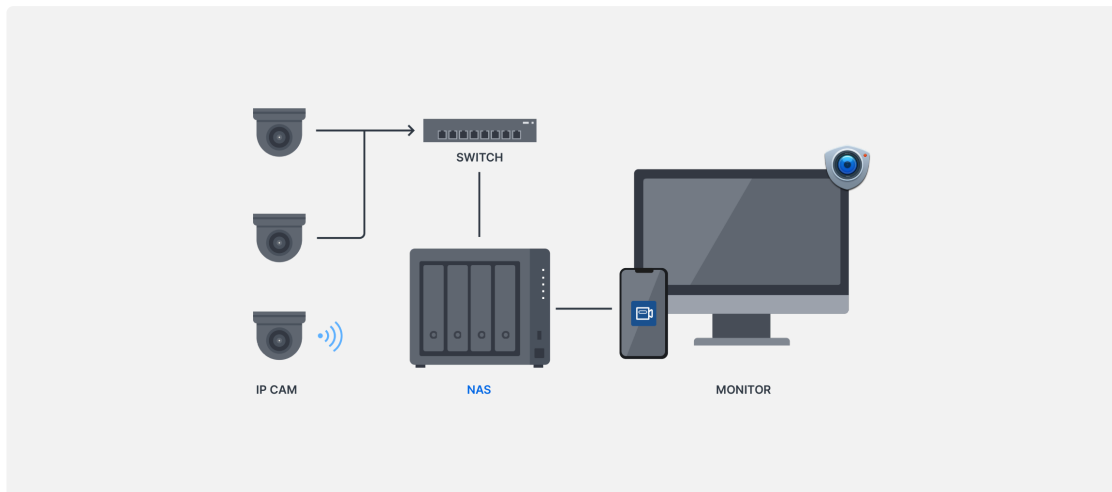

On-the-go surveillance

Monitor your home and receive event alerts on your phone through the handy app. <https://sy.to/hsspmobile>

Easy deployment

Setting up a home surveillance system has never been easier. From installing a few basic devices to deploying an advanced system, Synology offers the perfect solution to protect what you value most.

NAS

Turn your NAS into a network video recorder (NVR). Connect IP cameras to your NAS through the local network and access live feeds or recordings conveniently using web browsers, dedicated clients, and mobile apps. <https://sy.to/hsspssso>

AI-powered NVR

React to security events faster with Synology Deep Learning NVR DVA1622. Designed for home use, it notifies you immediately when AI-powered video analytics tasks detect events. A built-in HDMI port makes monitoring even easier. <https://sy.to/hsspdva>