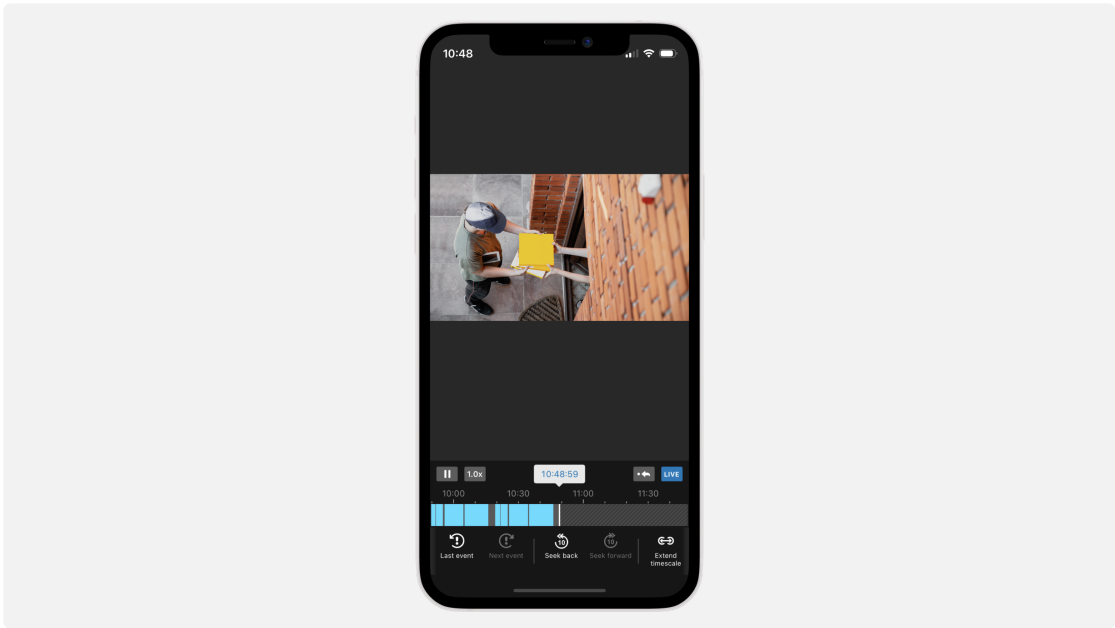

Home Mode

Adjust the security level around your house by switching IP cameras on and off manually, according to a schedule, or when you are home (based on geofencing).

DS cam

Check on the situation at home from anywhere and control your cameras with intuitive Android and iOS apps. <https://www.synology.com/surveillance/feature/mobile>

Never far from home

Access cameras remotely through the full-featured mobile interface to check in on family members and pets.

Be the first to know

Choose specific events you want to receive notifications about and review footage the moment you get an alert.