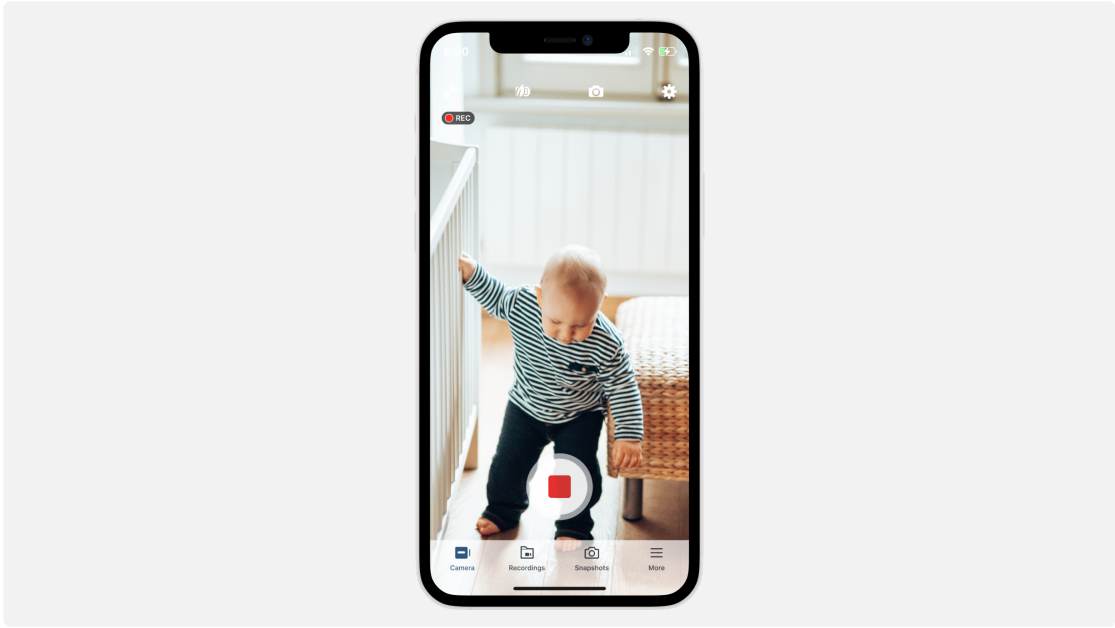

Portable IP camera

Use any available phone to set up temporary video surveillance during renovation work, a garage sale, or a garden party.