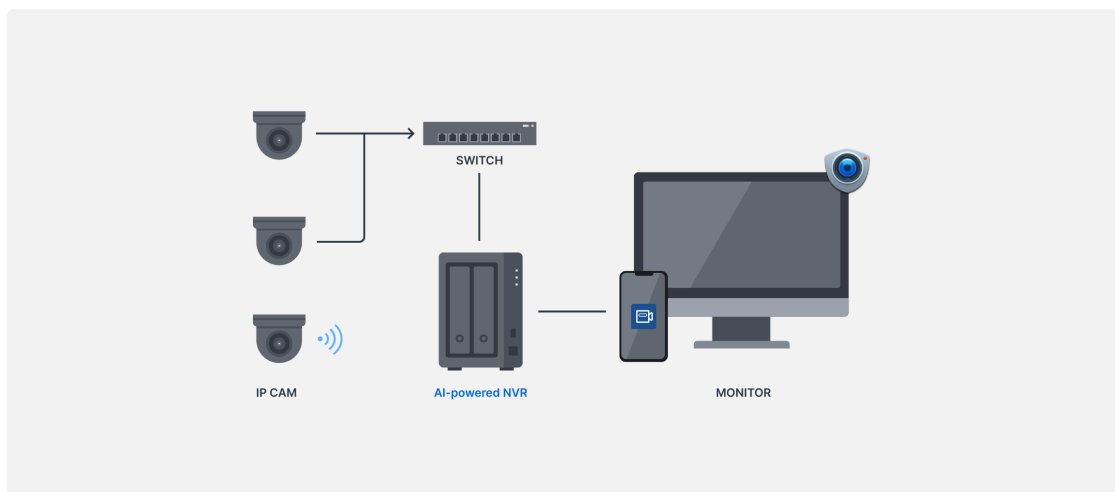

On-the-go surveillance

Monitor your home and receive event alerts on your phone through the handy app. <https://sy.to/hsspmobile>

Easy deployment

Setting up a home surveillance system has never been easier. From installing a few basic devices to deploying an advanced system, Synology offers the perfect solution to protect what you value most.

NAS

Turn your NAS into a network video recorder (NVR). Connect IP cameras to your NAS through the local network and access live feeds or recordings conveniently using web browsers, dedicated clients, and mobile apps. <https://sy.to/hsspssso>

AI-powered NVR

React to security events faster with Synology Deep Learning NVR DVA1622. Designed for home use, it notifies you immediately when AI-powered video analytics tasks detect events. A built-in HDMI port makes monitoring even easier. <https://sy.to/hsspdva>

Effective monitoring

Configure a custom surveillance setup for your unique needs.¹ Protect your home against security threats and get notified of potentially dangerous domestic situations.

① People detection