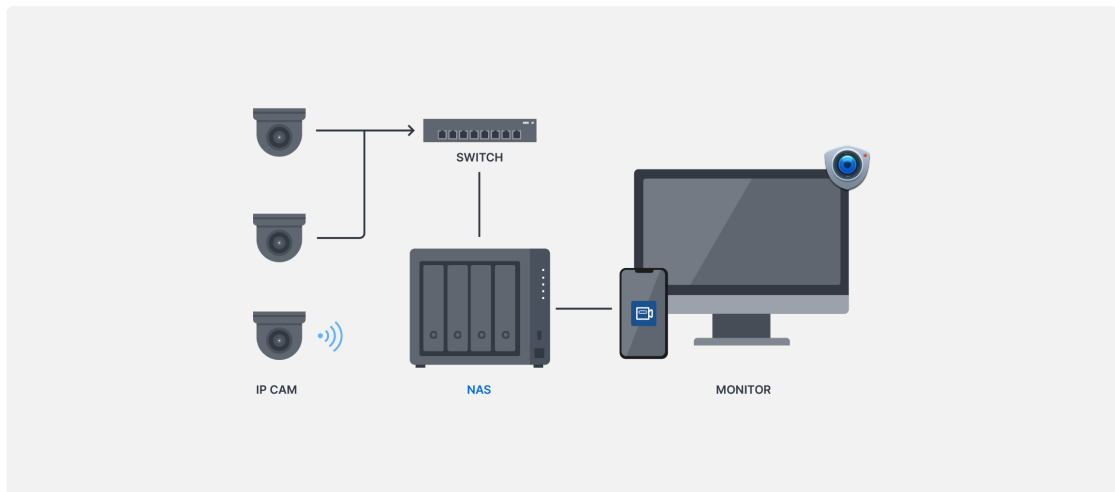

On-the-go surveillance

Monitor your home and receive event alerts on your phone through the handy app. <https://sy.to/hsspmobile>

Easy deployment

Setting up a home surveillance system has never been easier. From installing a few basic devices to deploying an advanced system, Synology offers the perfect solution to protect what you value most.

NAS

Turn your NAS into a network video recorder (NVR). Connect IP cameras to your NAS through the local network and access live feeds or recordings conveniently using web browsers, dedicated clients, and mobile apps. <https://sy.to/hsspssso>

AI-powered NVR

React to security events faster with Synology Deep Learning NVR DVA1622. Designed for home use, it notifies you immediately when AI-powered video analytics tasks detect events. A built-in HDMI port makes monitoring even easier. <https://sy.to/hsspdva>