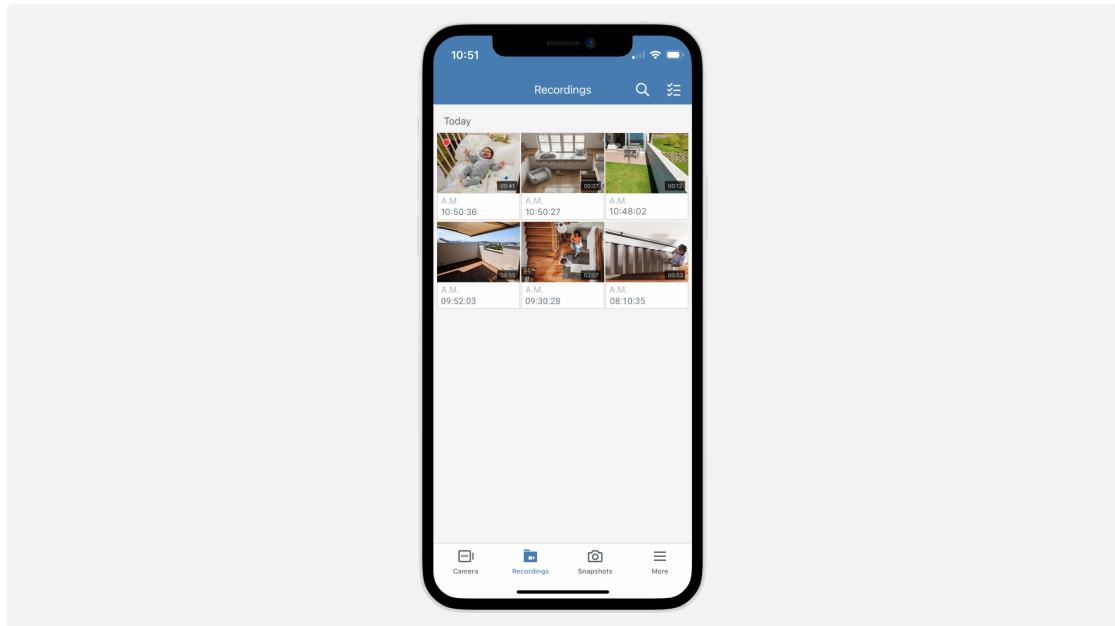

Secure video storage

Ensure access to footage in case the recording phone is erased, damaged, or lost.

Surveillance in the cloud

Enable dual recording to C2 Surveillance to automatically save camera streams to the cloud. Retrieve and view important footage directly from the online dashboard, even if the recording server is stolen or physically damaged, while resting assured that your data is protected by end-to-end encryption. <https://sy.to/hsspc2s>