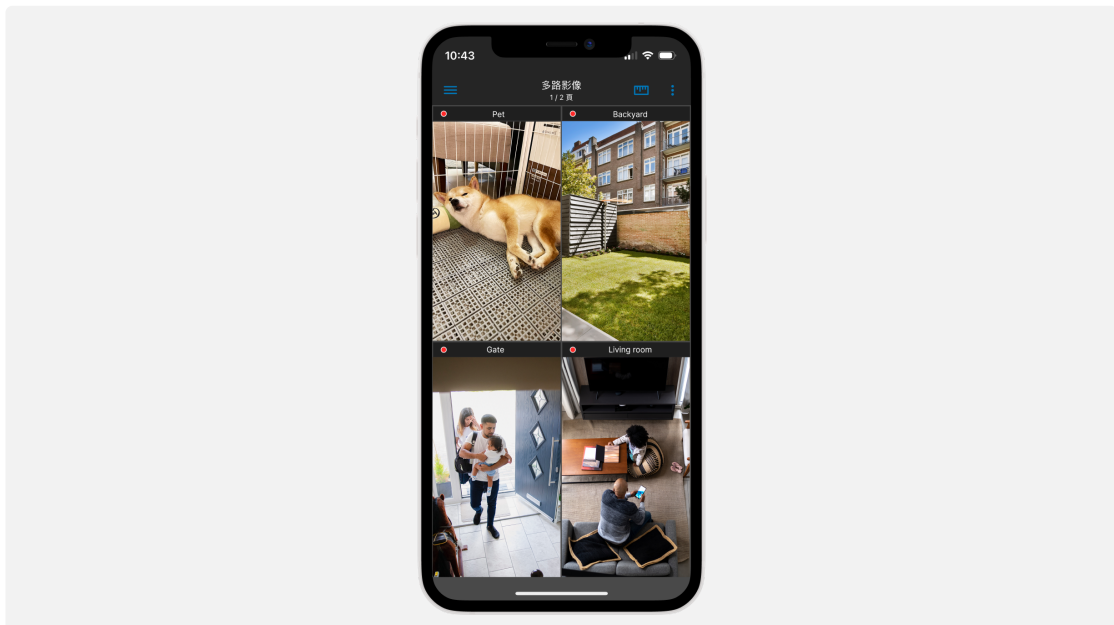

Home Mode

Adjust the security level around your house by switching IP cameras on and off manually, according to a schedule, or when you are home (based on geofencing).

DS cam

Check on the situation at home from anywhere and control your cameras with intuitive Android and iOS apps. <https://www.synology.com/surveillance/feature/mobile>

Never far from home

Access cameras remotely through the full-featured mobile interface to check in on family members and pets.

Be the first to know

Choose specific events you want to receive notifications about and review footage the moment you get an alert.