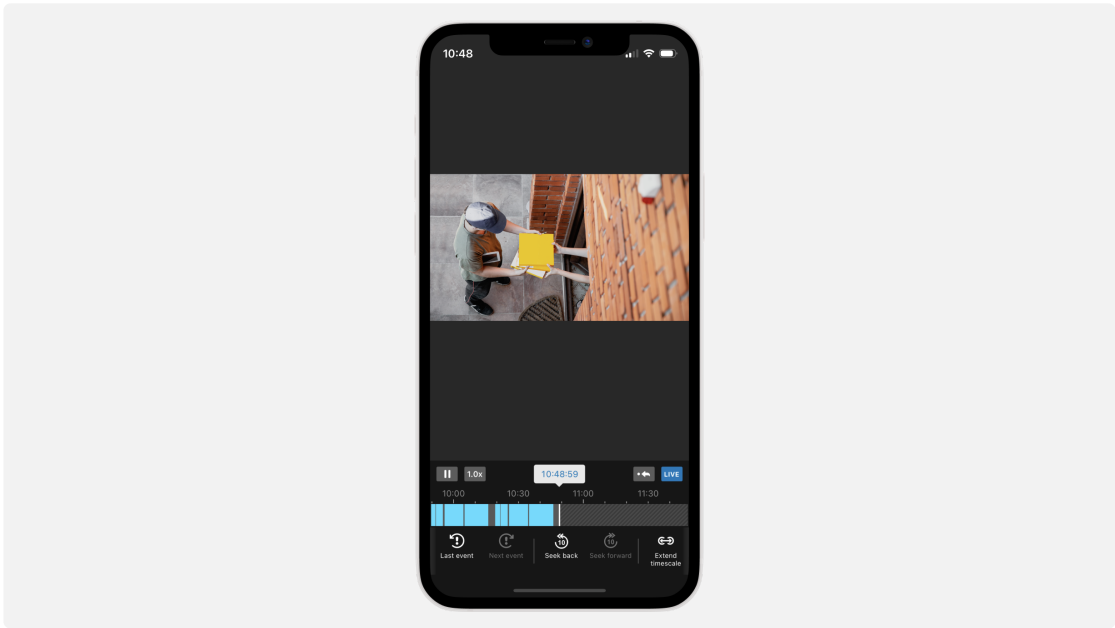

LiveCam

Use your phone as a (temporary) IP camera and store the video footage both locally and to Synology NAS. <https://www.synology.com/surveillance/feature/mobile/live-cam>

Portable IP camera

Use any available phone to set up temporary video surveillance during renovation work, a garage sale, or a garden party.