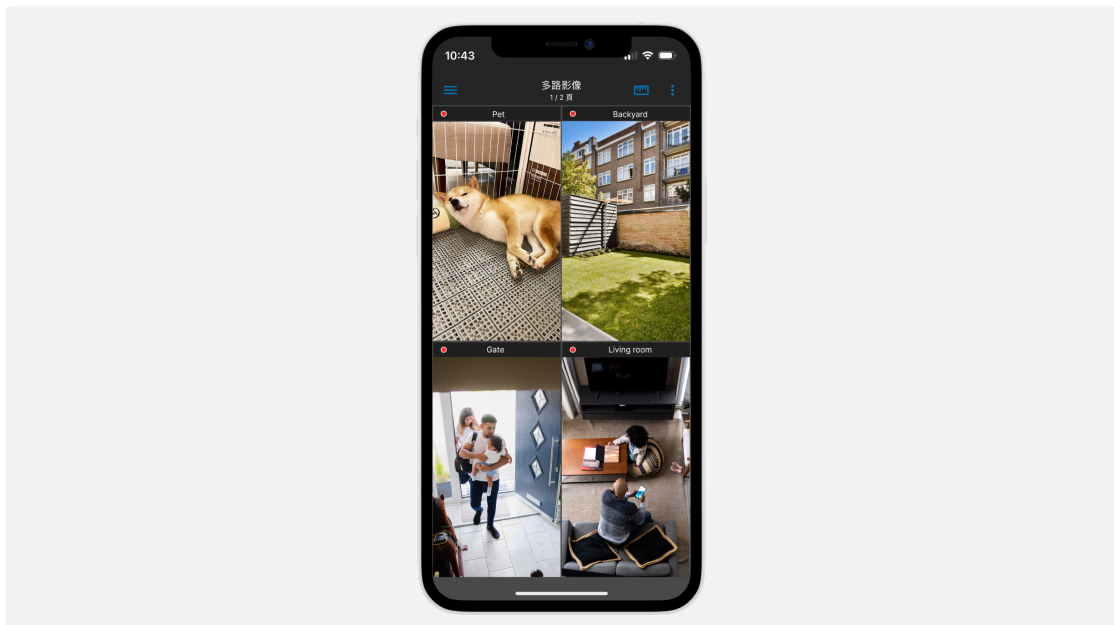

## Home Mode

Adjust the security level around your house by switching IP cameras on and off manually, according to a schedule, or when you are home (based on geofencing).

---

## DS cam

Check on the situation at home from anywhere and control your cameras with intuitive Android and iOS apps. <https://www.synology.com/surveillance/feature/mobile>

### Never far from home

Access cameras remotely through the full-featured mobile interface to check in on family members and pets.