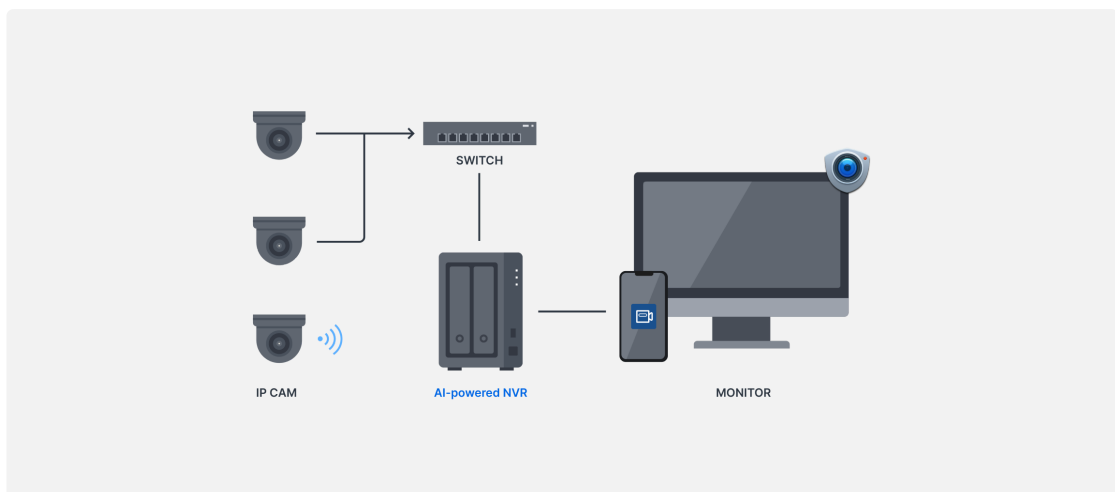

## Easy deployment

Setting up a home surveillance system has never been easier. From installing a few basic devices to deploying an advanced system, Synology offers the perfect solution to protect what you value most.

### NAS

Turn your NAS into a network video recorder (NVR). Connect IP cameras to your NAS through the local network and access live feeds or recordings conveniently using web browsers, dedicated clients, and mobile apps. <https://sy.to/hsspssso>

### AI-powered NVR

React to security events faster with Synology Deep Learning NVR DVA1622. Designed for home use, it notifies you immediately when AI-powered video analytics tasks detect events. A built-in HDMI port makes monitoring even easier. <https://sy.to/hsspdva>