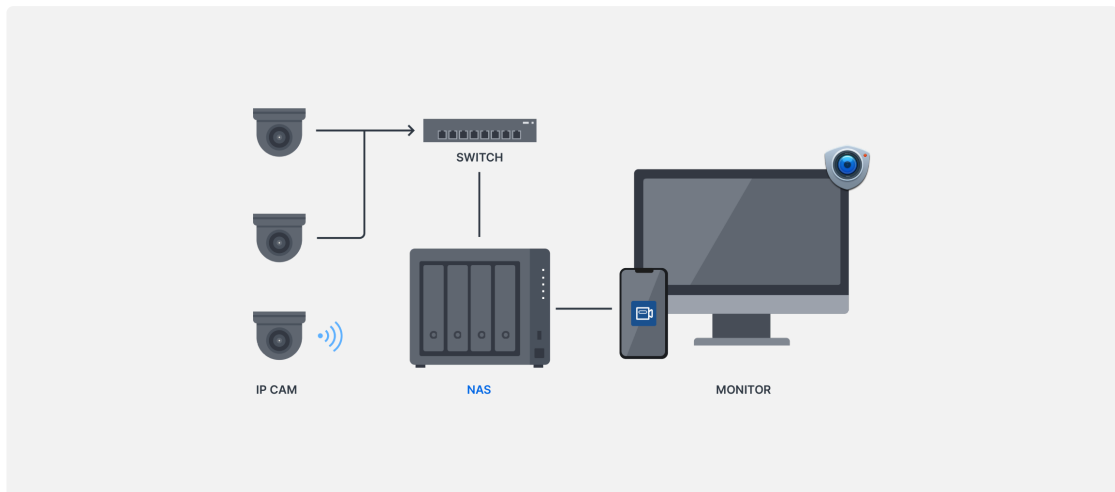

## On-the-go surveillance

Monitor your home and receive event alerts on your phone through the handy app. <https://sy.to/hsspmobile>

### NAS

Turn your NAS into a network video recorder (NVR). Connect IP cameras to your NAS through the local network and access live feeds or recordings conveniently using web browsers, dedicated clients, and mobile apps. <https://sy.to/hsspssso>

### AI-powered NVR

React to security events faster with Synology Deep Learning NVR DVA1622. Designed for home use, it notifies you immediately when AI-powered video analytics tasks detect events. A built-in HDMI port makes monitoring even easier. <https://sy.to/hsspdva>

## Home Mode

Adjust the security level around your house by switching IP cameras on and off manually, according to a schedule, or when you are home (based on geofencing).

---